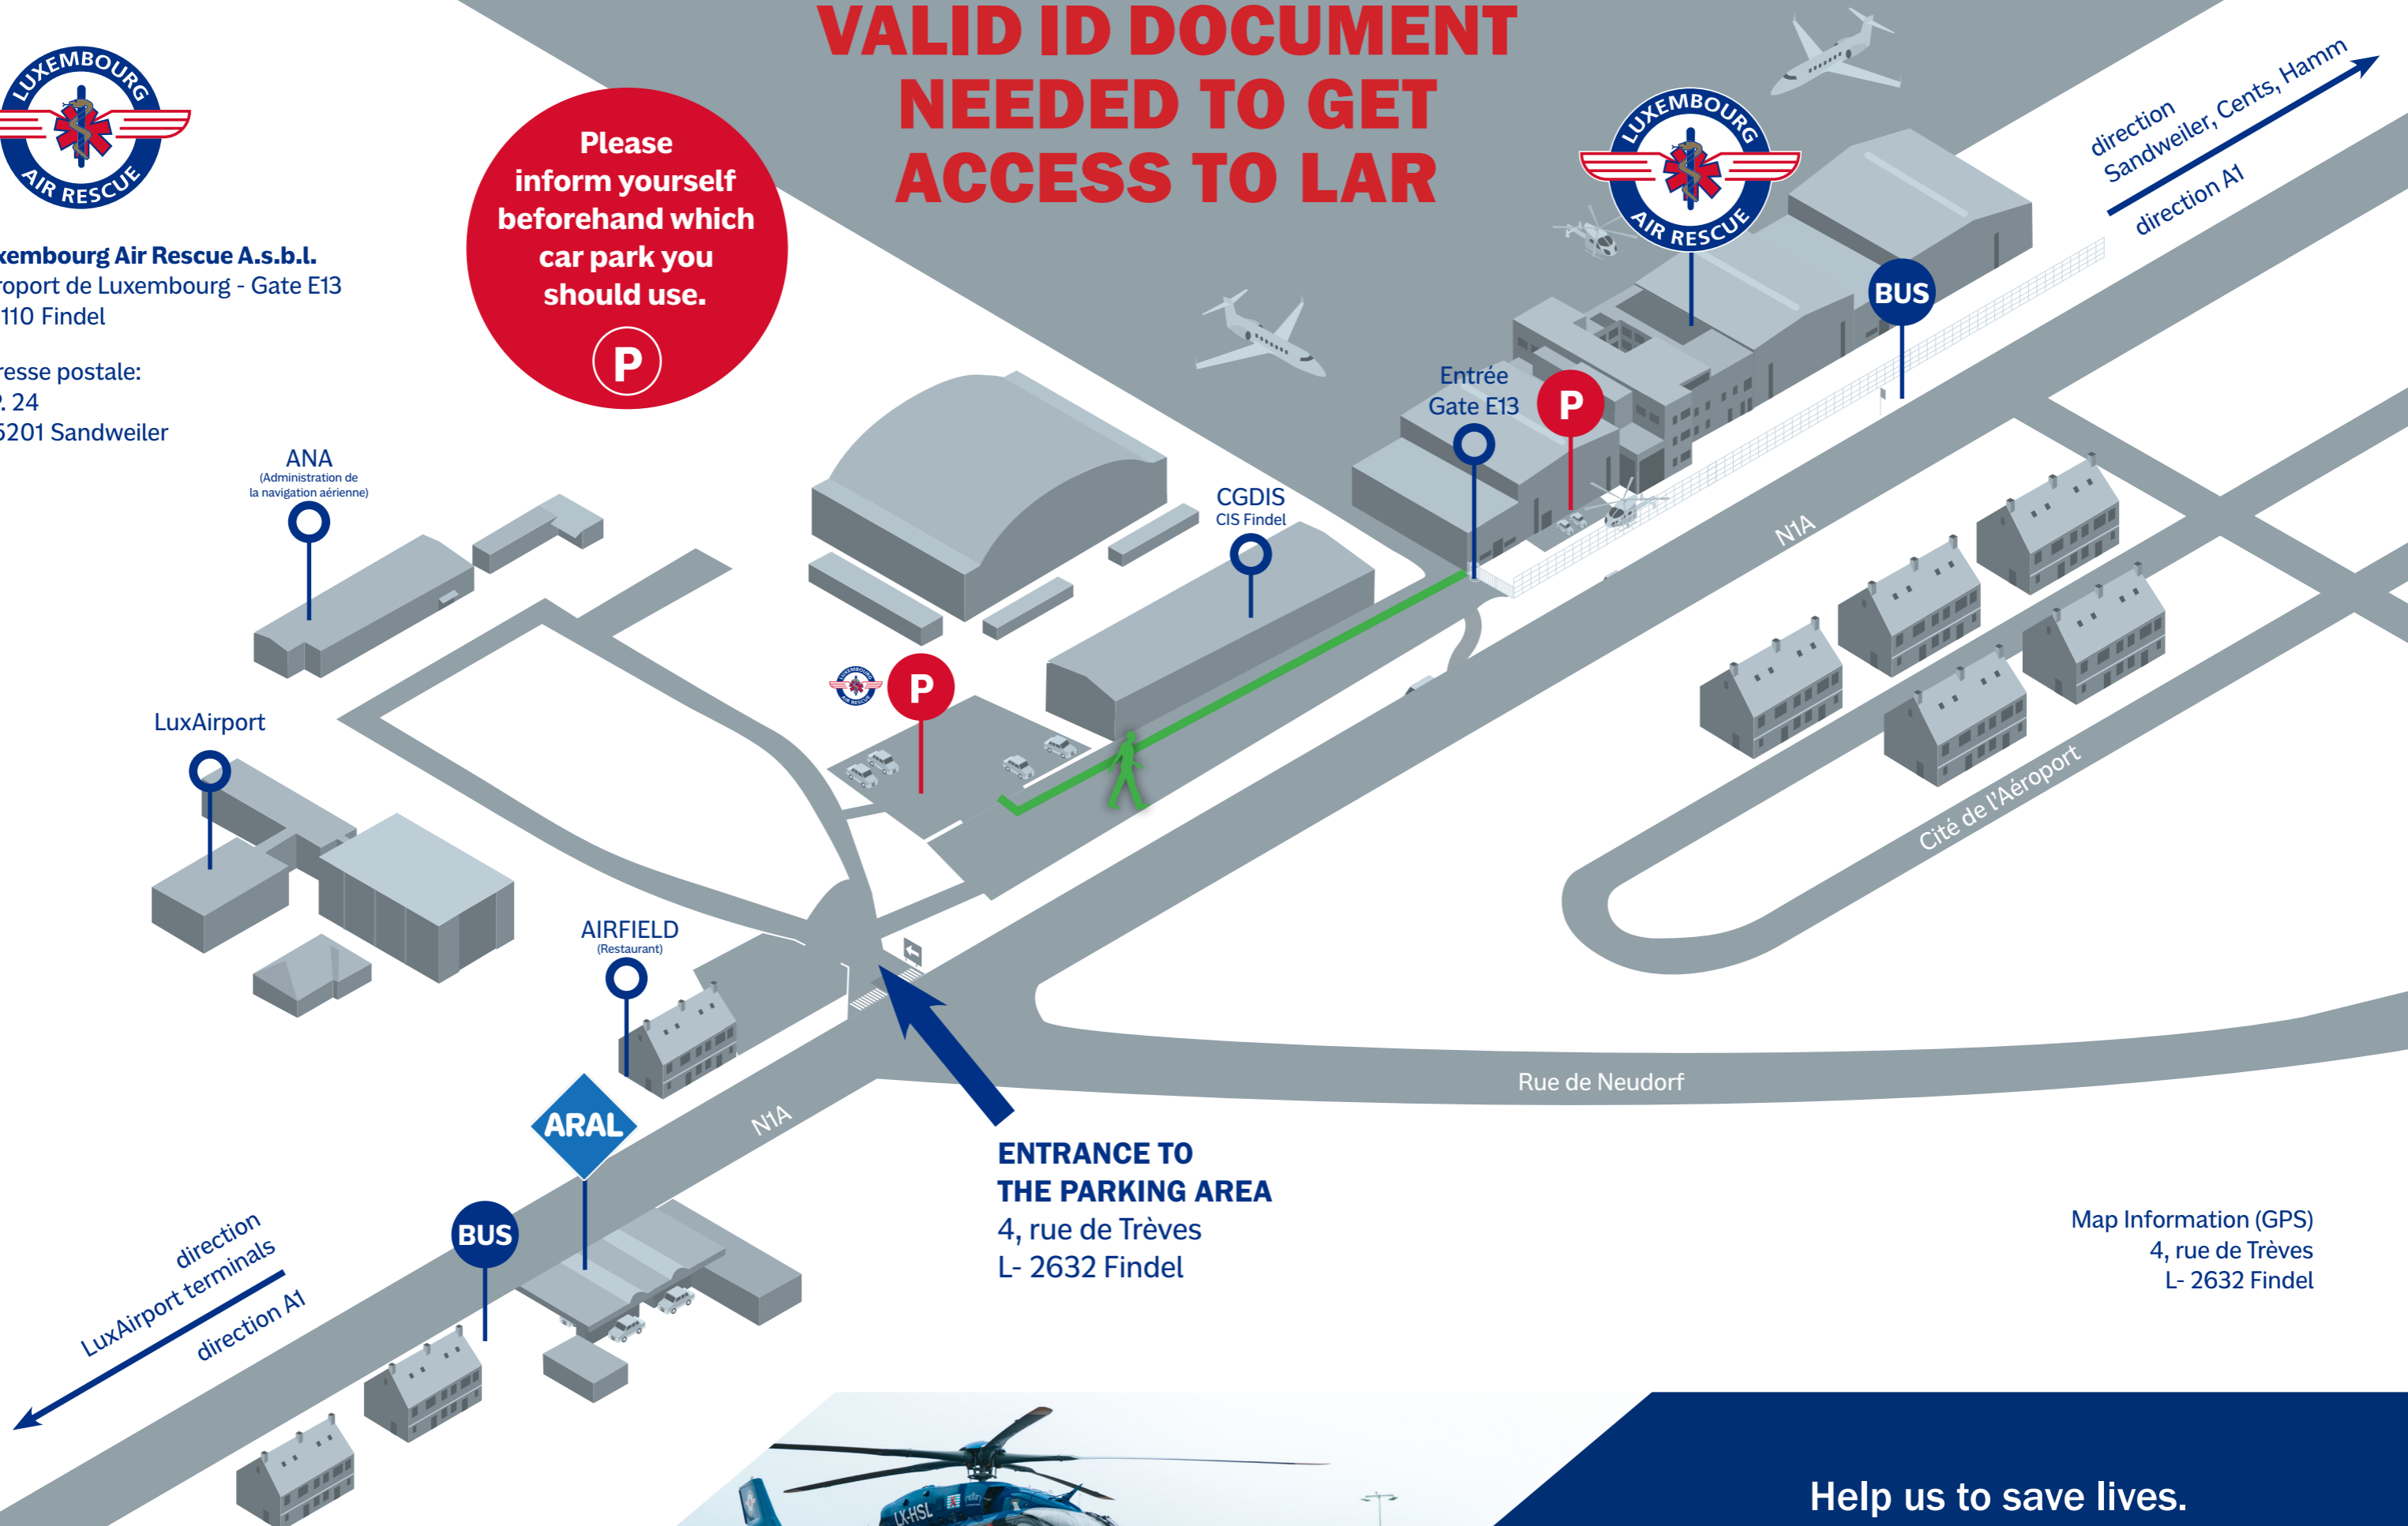

Luxembourg Air Rescue A.s.b.l.
Aéroport de Luxembourg - Gate E13
L- 1110 Findel

Adresse postale:
B.P. 24
L- 5201 Sandweiler

Please inform yourself beforehand which car park you should use.

VALID ID DOCUMENT NEEDED TO GET ACCESS TO LAR

ENTRANCE TO THE PARKING AREA
4, rue de Trèves
L- 2632 Findel

Map Information (GPS)
4, rue de Trèves
L- 2632 Findel

Help us to save lives.
Become a member.
www.lar.lu